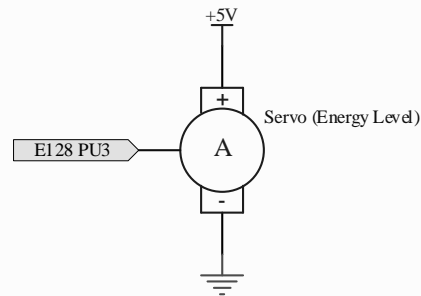

Propeller Motor Drive

Servo Drive

Title			<i>Smart Product Design Lab</i> 201 Thornton Stanford University Stanford, CA 94.305-4021	
Size: A	Number:	Revision:		
Date: 6/6/2014	Time: 6:48:48 PM	Sheet of		
File: U:_218c Teams\Bring It On\Schematics\servos motors.SCHDOC				
Drawn By: *				